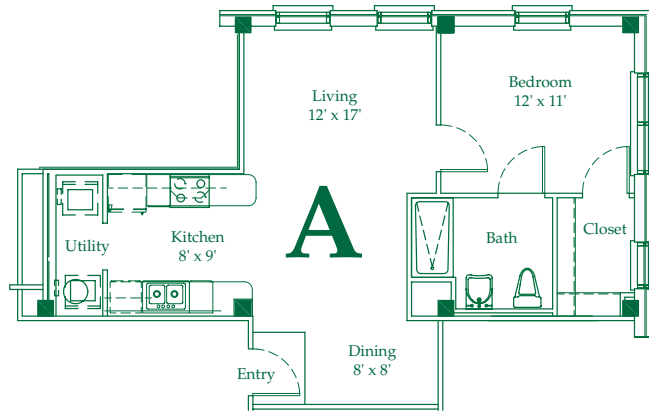

APARTMENT A

One Bedroom / One Bath
668 sq. ft.

APARTMENT B

One Bedroom / One Bath
782 sq. ft.

THE TALMAGE

All square footage amounts and floor plans will vary slightly according to floor.

APARTMENT C

One Bedroom with Study / One Bath
957 sq. ft.

APARTMENT D

Two Bedroom / Two Bath
993 sq. ft.