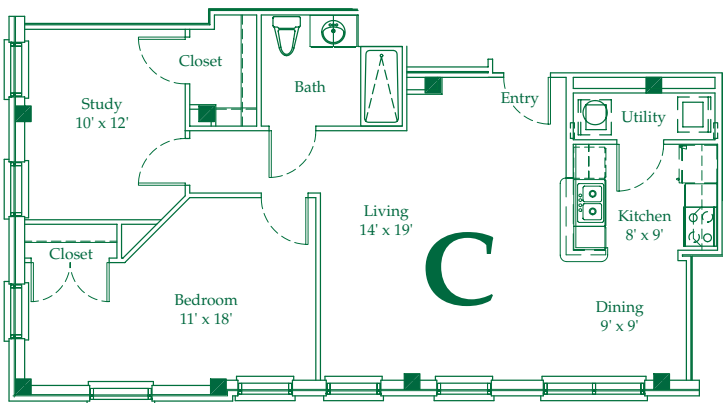

APARTMENT A

One Bedroom / One Bath
668 sq. ft.

APARTMENT B

One Bedroom / One Bath
782 sq. ft.

THE TALMAGE

All square footage amounts and floor plans will vary slightly according to floor.

APARTMENT C

One Bedroom with Study / One Bath
957 sq. ft.

APARTMENT D

Two Bedroom / Two Bath
993 sq. ft.