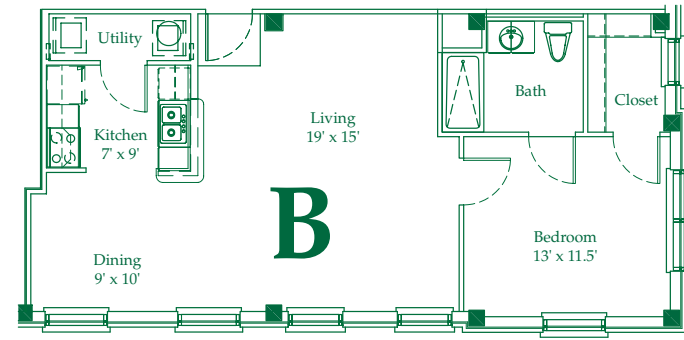

APARTMENT A

One Bedroom / One Bath
668 sq. ft.

APARTMENT B

One Bedroom / One Bath
782 sq. ft.

THE TALMAGE

All square footage amounts and floor plans will vary slightly according to floor.

APARTMENT C

One Bedroom with Study / One Bath
957 sq. ft.

APARTMENT D

Two Bedroom / Two Bath
993 sq. ft.