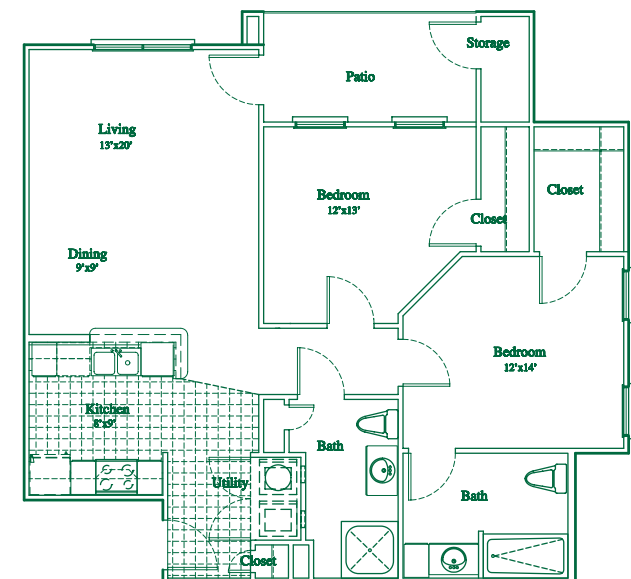

PLEMONS COURT

One-Bedroom, One-Bath Apartments

APARTMENT A

791 sq. ft.

APARTMENT B

810 sq. ft.

Two-Bedroom, Two-Bath Apartments

APARTMENT C

1104 sq. ft.

APARTMENT D

1127 sq. ft.

All square footage amounts are approximate.