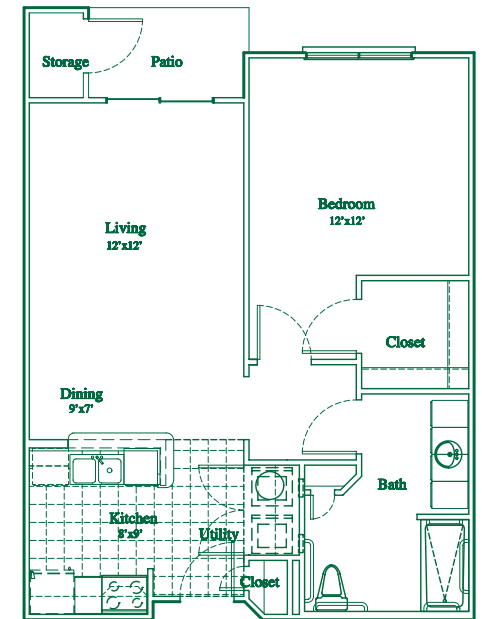

PLEMONS COURT

One-Bedroom, One-Bath Apartments

APARTMENT A

791 sq. ft.

APARTMENT B

810 sq. ft.

Two-Bedroom, Two-Bath Apartments

APARTMENT C

1104 sq. ft.

APARTMENT D

1127 sq. ft.

All square footage amounts are approximate.