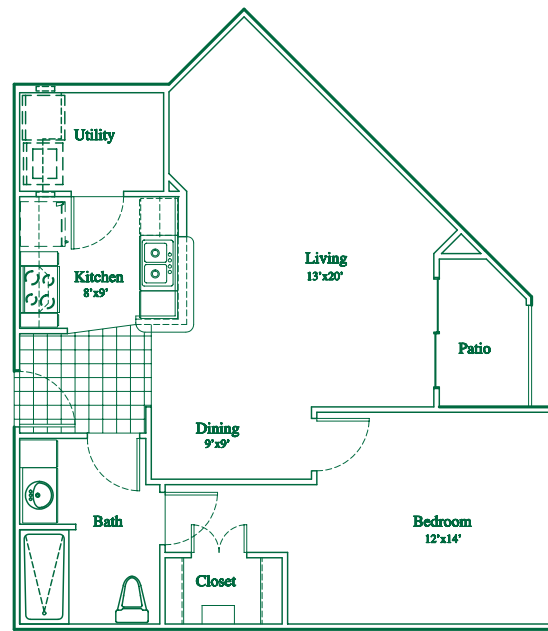

PLEMONS COURT

One-Bedroom, One-Bath Apartments

APARTMENT A

791 sq. ft.

APARTMENT B

810 sq. ft.

Two-Bedroom, Two-Bath Apartments

APARTMENT C

1104 sq. ft.

APARTMENT D

1127 sq. ft.

All square footage amounts are approximate.