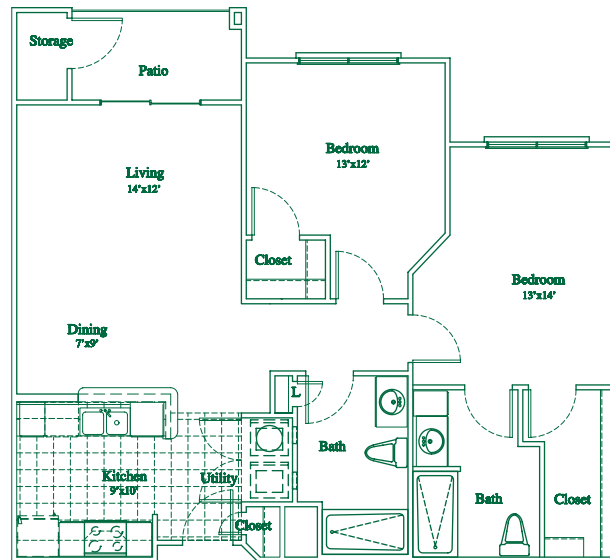

PLEMONS COURT

One-Bedroom, One-Bath Apartments

APARTMENT A

791 sq. ft.

APARTMENT B

810 sq. ft.

Two-Bedroom, Two-Bath Apartments

APARTMENT C

1104 sq. ft.

APARTMENT D

1127 sq. ft.

All square footage amounts are approximate.