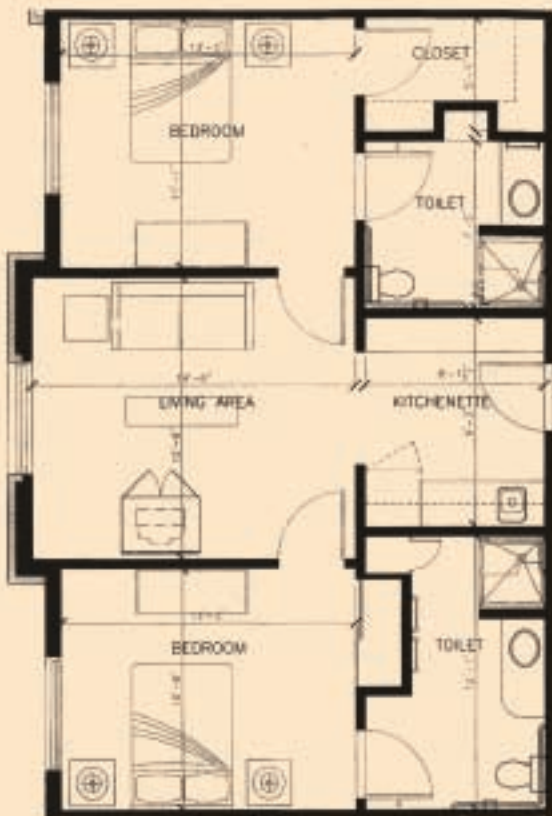

HARRINGTON ASSISTED LIVING CENTER

APARTMENT FLOOR PLANS

Type A - One Bedroom, 506 Sq. Ft.

Type B - Deluxe One Bedroom, 645 Sq. Ft.

Type C - Two Bedrooms/2 Baths, 832 Sq. Ft.

Type D - Deluxe Corner One Bedroom, 679 Sq. Ft.

*All square footage approximate.